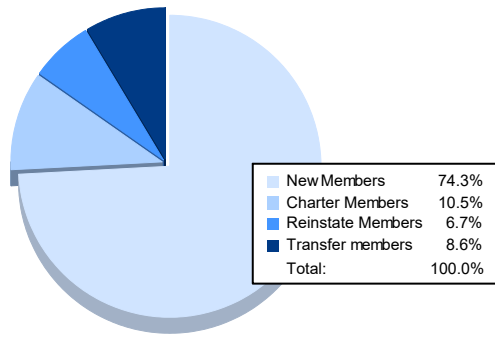

Year	New Clubs	Dropped Clubs	Gain/ Loss Clubs	New Members	Charter Members	Reinstate Members	Transfer Members	Total Member Added	Total Members Dropped	Gain/ Loss Members
2016-2017	1	0	1	196	29	9	7	241	193	48
2017-2018	0	1	-1	180	0	2	12	194	257	-63
2018-2019	1	1	0	114	26	8	16	164	202	-38
2019-2020	1	2	-1	80	41	2	16	139	198	-59
2020-2021	0	3	-3	78	11	7	9	105	252	-147
<b>Average</b>	<b>1</b>	<b>1</b>	<b>-1</b>	<b>130</b>	<b>21</b>	<b>6</b>	<b>12</b>	<b>169</b>	<b>220</b>	<b>-52</b>

### Membership Composition June 2021 Cumulative

### Gender Composition June 2021 Cumulative