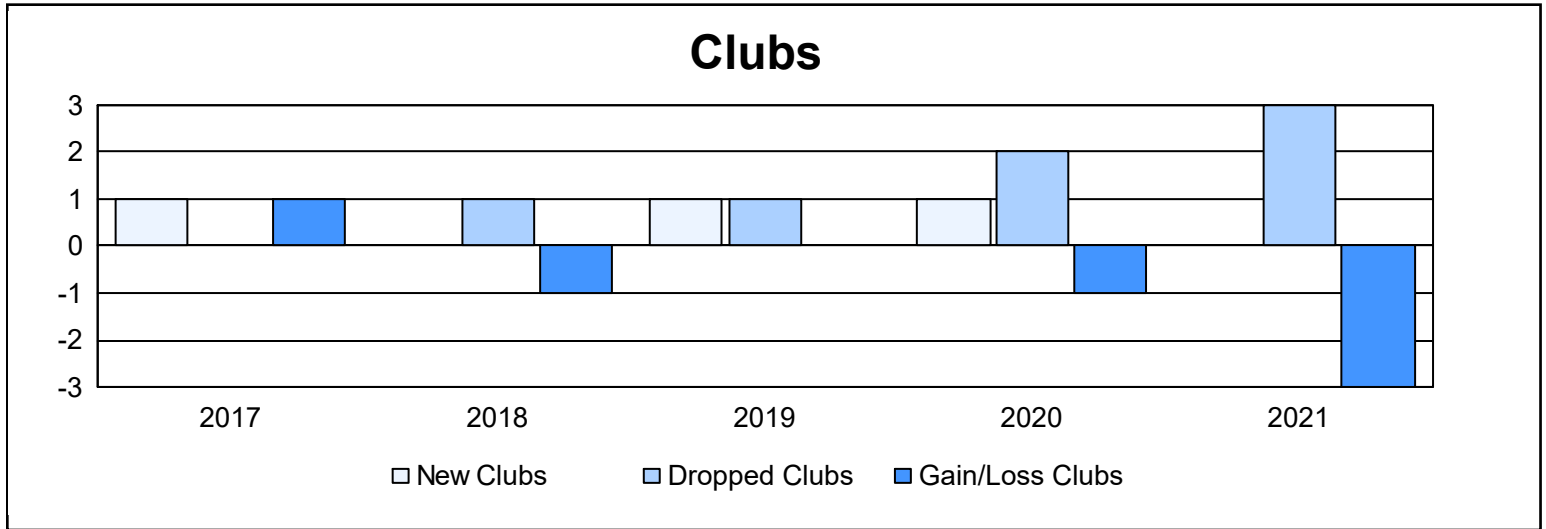

Year	New Clubs	Dropped Clubs	Gain/ Loss Clubs	New Members	Charter Members	Reinstate Members	Transfer Members	Total Member Added	Total Members Dropped	Gain/ Loss Members
2016-2017	1	0	1	196	29	9	7	241	193	48
2017-2018	0	1	-1	180	0	2	12	194	257	-63
2018-2019	1	1	0	114	26	8	16	164	202	-38
2019-2020	1	2	-1	80	41	2	16	139	198	-59
2020-2021	0	3	-3	78	11	7	9	105	252	-147
<b>Average</b>	<b>1</b>	<b>1</b>	<b>-1</b>	<b>130</b>	<b>21</b>	<b>6</b>	<b>12</b>	<b>169</b>	<b>220</b>	<b>-52</b>

### Membership Composition June 2021 Cumulative