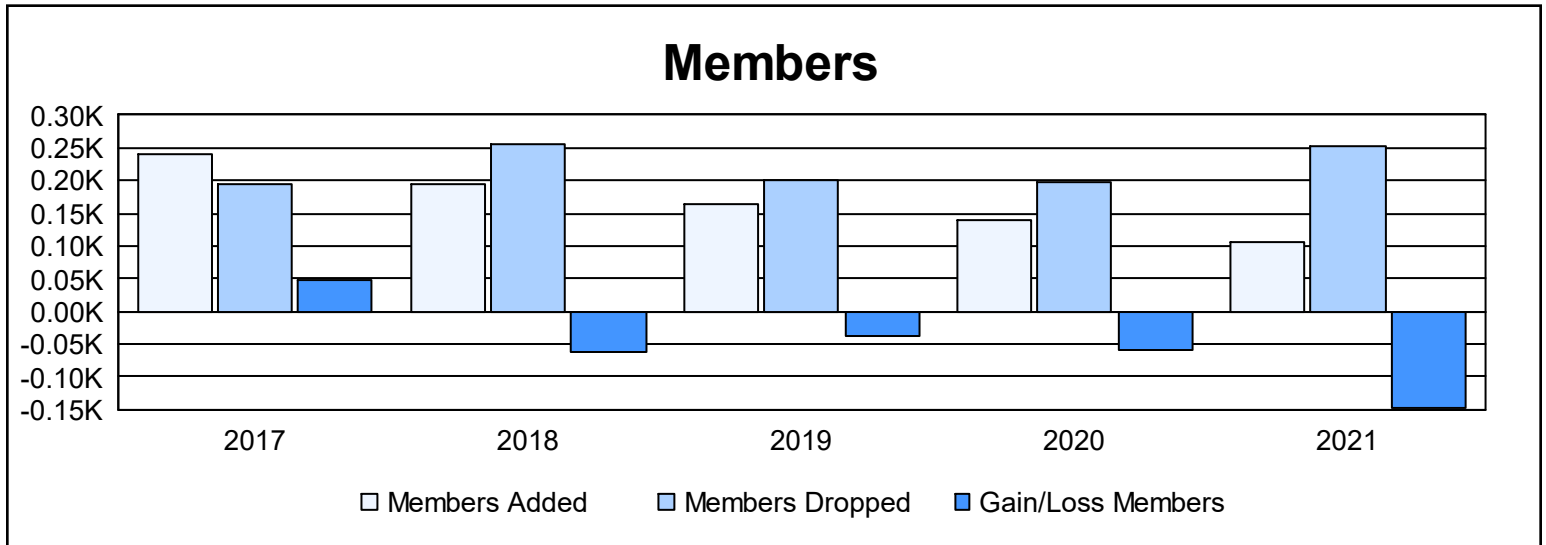

Year	New Clubs	Dropped Clubs	Gain/ Loss Clubs	New Members	Charter Members	Reinstate Members	Transfer Members	Total Member Added	Total Members Dropped	Gain/ Loss Members
2016-2017	1	0	1	196	29	9	7	241	193	48
2017-2018	0	1	-1	180	0	2	12	194	257	-63
2018-2019	1	1	0	114	26	8	16	164	202	-38
2019-2020	1	2	-1	80	41	2	16	139	198	-59
2020-2021	0	3	-3	78	11	7	9	105	252	-147
<b>Average</b>	<b>1</b>	<b>1</b>	<b>-1</b>	<b>130</b>	<b>21</b>	<b>6</b>	<b>12</b>	<b>169</b>	<b>220</b>	<b>-52</b>

### Membership Composition June 2021 Cumulative